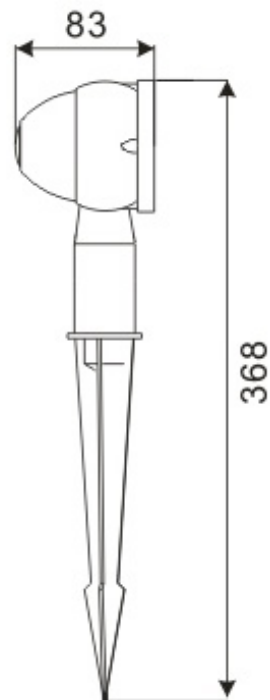

LED Exterior Lighting – LR-E00030

Model No.	LR-E00030
LED Type	CREE XP
LED Q'TY.	3
Beam Angle	50°
Minimum luminous flux(lm)	270
Voltage	120V
LED Watt	3W
Environmental Temperature	- 20~60°C
Environmental Humidity	0%-95%
Safety Class	III
Safety Type	IP44
Material	Aluminium
Driver	Excluded